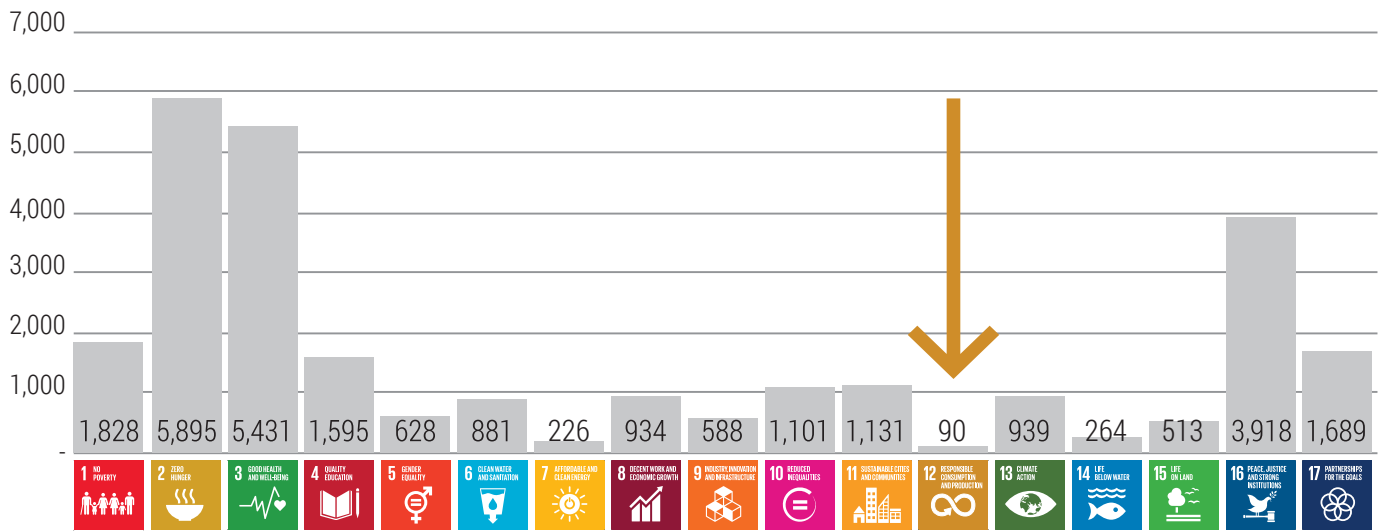

DID YOU KNOW?

THE UN SECRETARY-GENERAL IDENTIFIED THAT:

- There are significant gaps in the collective support for Sustainable Consumption and Production, which is currently covered in a fragmented way.
- Sustainable Consumption and Production is an area where new norms and standards are likely to emerge in the coming years
- Multi-partner trust funds will help to catalyze support for Goals that are especially transversal, such as SDG 12
- Sustainable Development Goal 12 is the least well resourced of the Sustainable Development Goals

*In USD Million; Graphic based on data directly from the UN Secretary General report on repositioning the UN development system for the delivery of Agenda 2030.

Five UN agencies came together to implement the recommendations of the UN Secretary-General and the ‘[One Plan for One Planet](#)’ strategy. Their commitment is expressed through the ‘[One UN for One Planet: inputs to the review of SDG 12](#)’. One of the key actions taken is the establishment of the One Planet Multi-Partner Trust Fund on SDG 12.