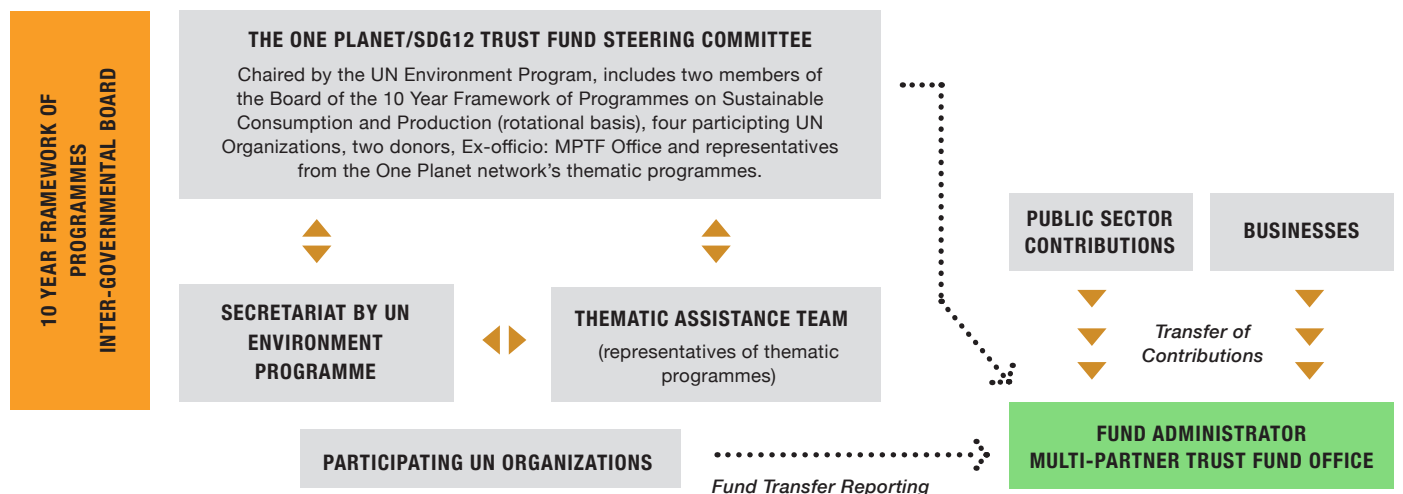

ONE PLANET MULTI-PARTNER FUND ON SDG 12: GOVERNANCE

One planet
handle with care

PLEASE CONTACT US FOR MORE INFORMATION!

CECILIA LOPEZ Y ROYO Programme Coordinator: cecilia.lopezyroyo@un.org

KATIE TUCK One Planet Network (10YFP) Secretariat: katie.tuck@un.org