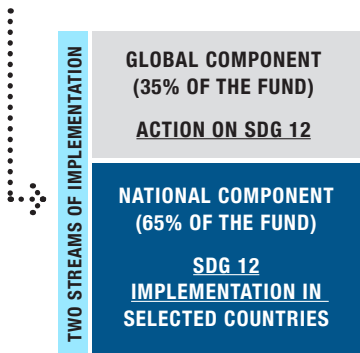

Complex challenges, such as those presented by SDG 12, demand the combined expertise and resources of multiple UN entities. The One Planet Multi-Partner Trust Fund (MPTF) for SDG 12 is a collaboration between: the UN Development Programme, the UN Environment Programme, the Food and Agriculture Organization, the UN World Tourism Organization, UN-Habitat and the UN Office for Project Services, supported by the UN Multi-Partner Trust Fund Office. This fund is managed as a pooled financing mechanism.

Coordinated system-wide delivery for the implementation of SDG 12

- Maximized comparative advantages of each participating UN-agency and members of the One Planet network
- Support to national implementation of SDG 12 based on SCP-readiness
- Strategic choice about where funds should effectively be allocated
- Greater visibility for Donors
- Pooled funds to overcome fragmentation on SCP
- Outcome based results measured by "Indicators of success: demonstrating the shift to SCP"
- Transparent: online platform Gateway - real time, public information
- Rapid resource allocation with minimal transaction cost for Donors
- Strategic use of financial resources in line with the One Plan for One Planet strategy

SUPPORTED BY

UN Multi-Partner Trust Fund Office
Efficiency. Accountability. Innovation.

ONE PLANET MPTF: MEANS TO ACHIEVING SDG 12

ONE PLAN FOR ONE PLANET STRATEGY

Increased number of countries taking action and receiving support for SCP - therefore **reporting changes and practices towards SDG 12.**

Tools and solutions for the shift to SCP applied and scaled up through collaborative action and effective knowledge management of the network.

Increased commitment for SCP through coherent and unified leadership, agenda setting and advocacy.

Positive impacts of SCP demonstrated and its role addressing **environmental and social challenges** highlighted.

THEMATIC AREAS

¹ International Resource Panel, 2017. Assessing global resource use: A systems approach to resource efficiency and pollution reduction

² The One Planet network formed to implement the 10 Year Framework of Programmes on Sustainable Consumption and Production, the global commitment made at the Earth Summit (Rio+20) in 2012.